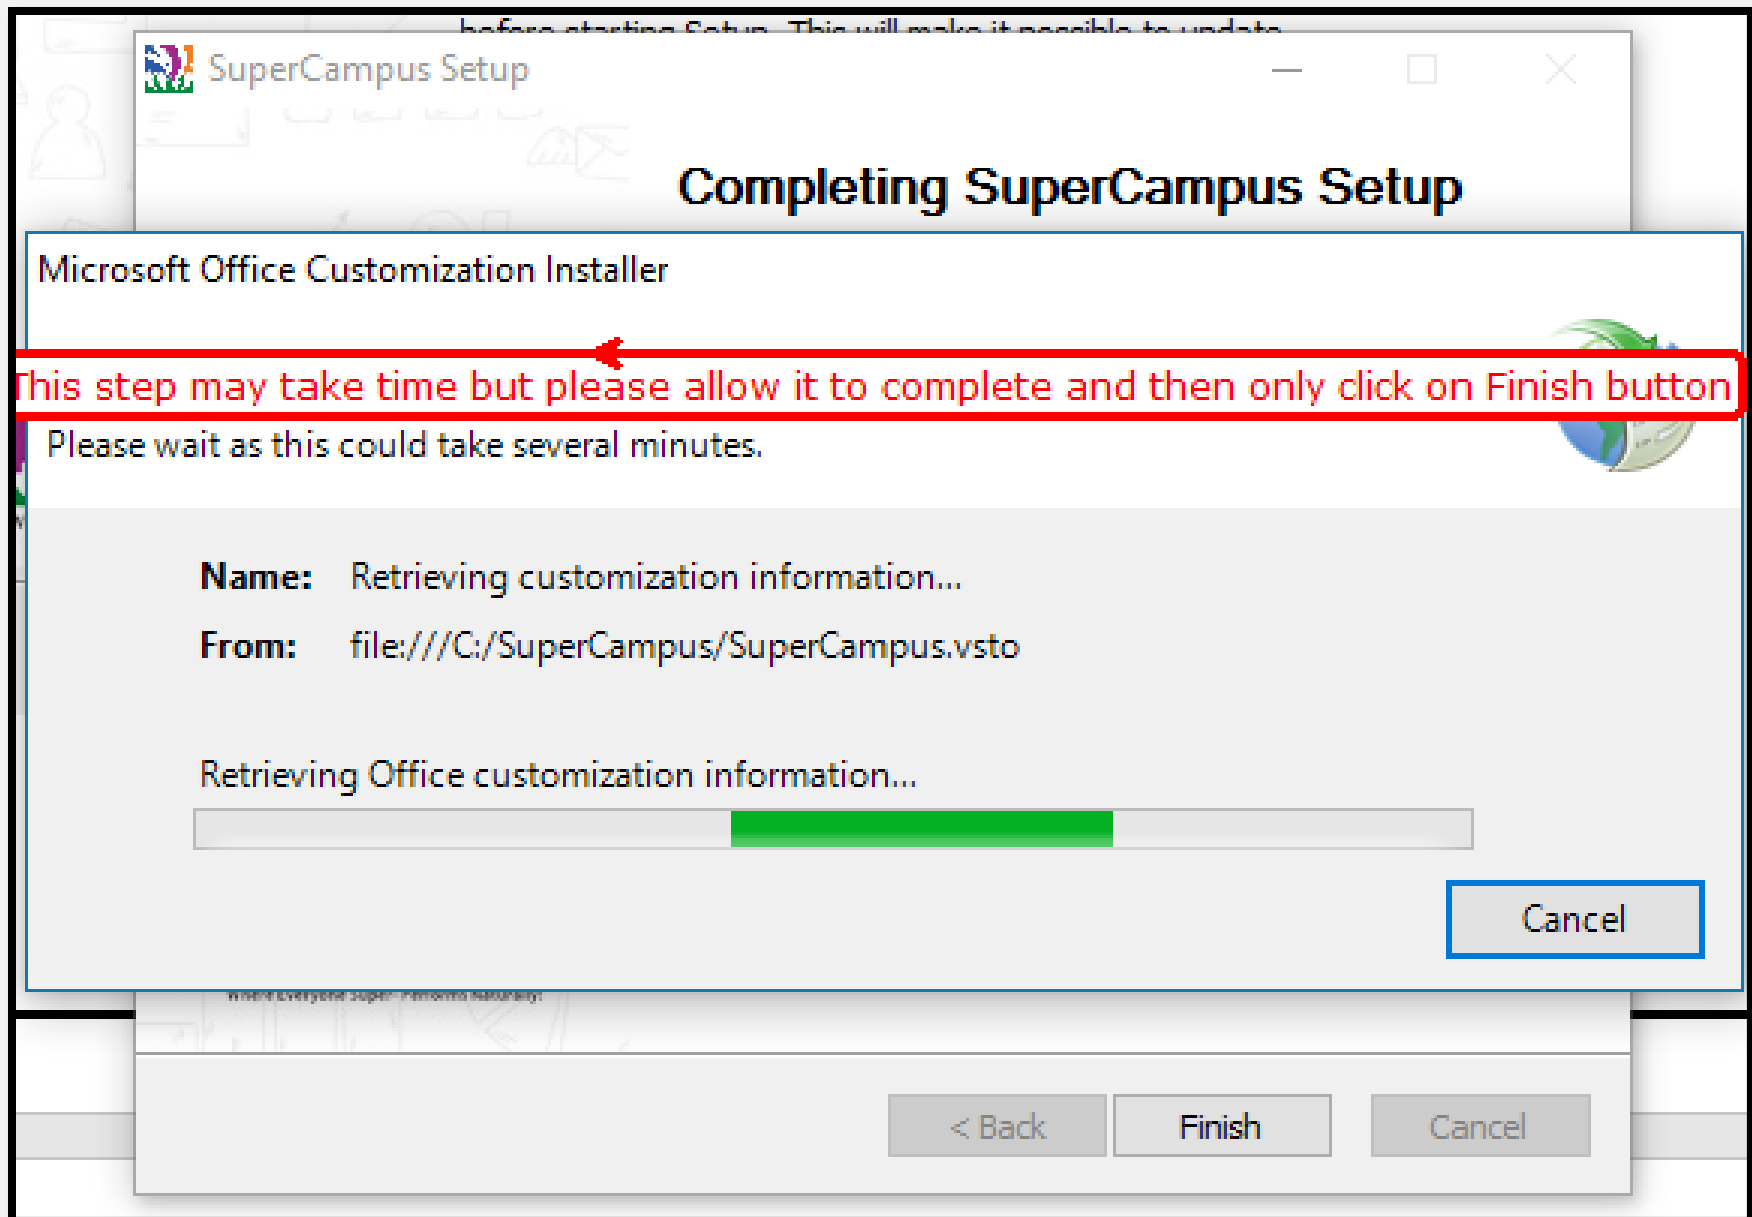

SuperCampus Setup

Welcome to SuperCampus Setup

Setup will guide you through the installation of SuperCampus.

It is recommended that you close all other applications before starting Setup. This will make it possible to update relevant system files without having to reboot your computer.

Click Install to start the installation.

Install

Cancel

You can verify successful installation of SuperCampus with 3 things

- 1) Appearing console as shown below,
- 2) Automatic insertion of SuperCampus ribbon inside Microsoft power point, as shown below