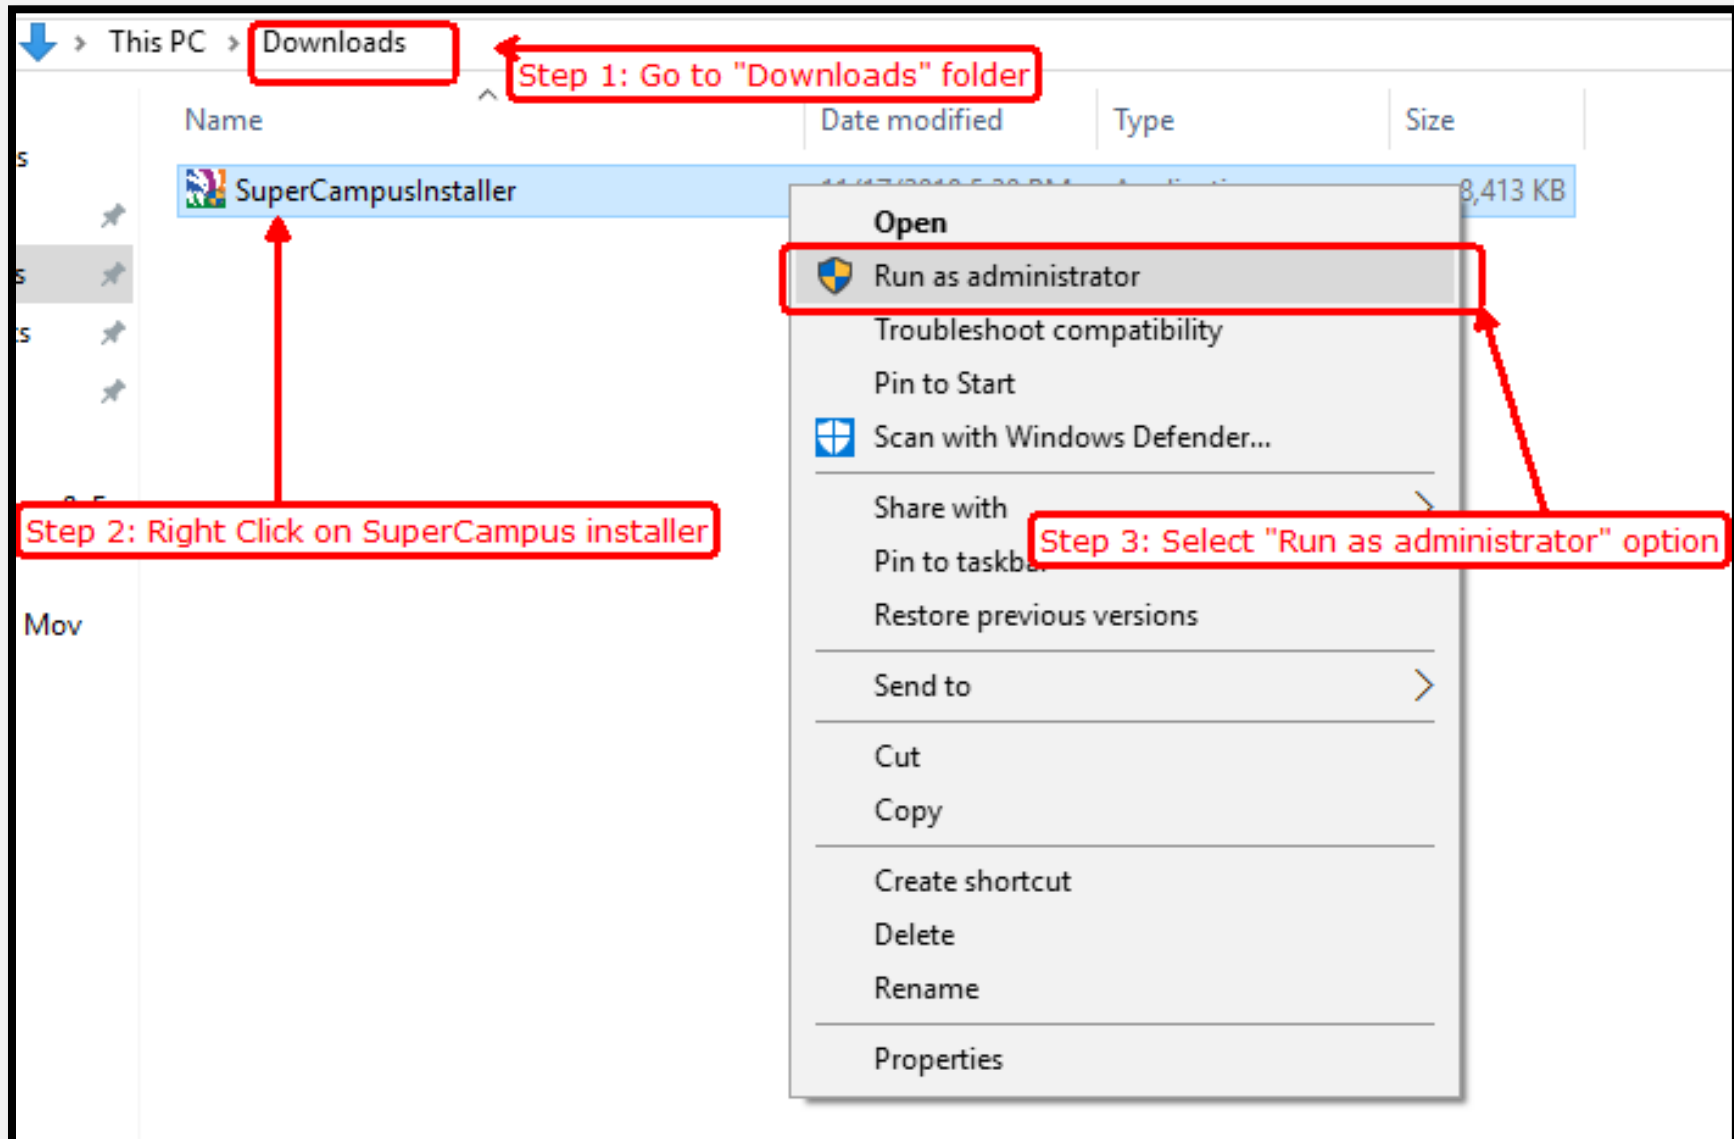

Step 1 – Visit MKCL SuperCampus website

Visit <http://supercampus.mkcl.org/> and click on

Step 2 – Download and install

The screenshot shows the MKCL SuperCampus website in a browser. The page features a blue navigation bar with links for Home, Purchase, Contact Us, Support, and Login. The main content area includes the MKCL SuperCampus logo and a headline: "Interactive and Collaborative Classrooms with MKCL SuperCampus". Below the headline, a paragraph describes the app as an innovative mobile app for classrooms. At the bottom, there are buttons for "Register", "SuperCampus Installer", and "To Download SuperCampus Installer, to be installed on Computer/Laptop". The "SuperCampus Installer" button is highlighted with a red box, and an arrow points from the text annotation to it. There are also "GET IT ON Google Play" and "Download on the App Store" buttons. On the right side, a smartphone displays the app interface with a question: "Q. Which state in India does not have rice as staple food?" and four options: Rajasthan, Manipur, West Bengal, and Andhra Pradesh.

Click on the shown link as above, to download and install SuperCampus as prescribed in below screenshots.

The title bar of the window, featuring the SuperCampus logo on the left and standard Windows window controls (minimize, maximize, close) on the right.