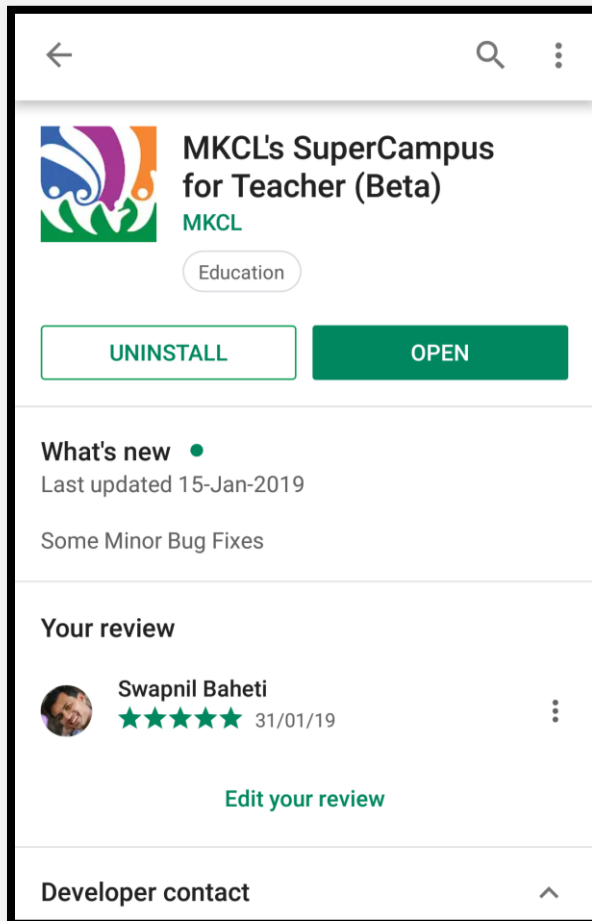

MKCL

SuperCampus

Where Everyone Super- Performs Naturally!

USER MANUAL

Table of Contents

Step 1 – Download MKCL SuperCampus Teacher Mobile App.....	2
Let us know what you think	4

Step 1 – Download MKCL SuperCampus Teacher Mobile App

Note: Currently, this mobile application is available on Google Play Store only.

- 1) Search "MKCL SuperCampus" in google play store and install application,

- 2) Once you open you can perform below steps as shown,