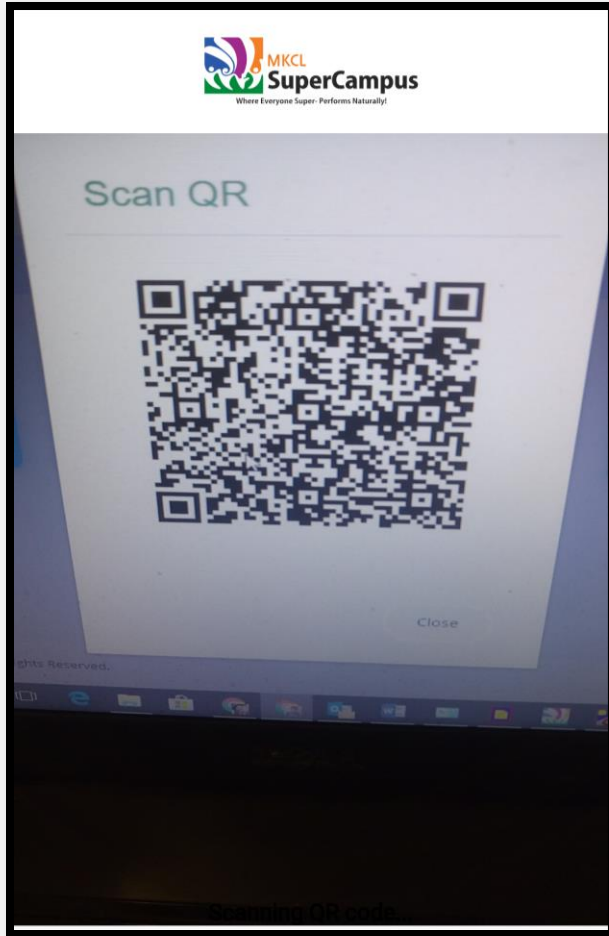

Note: Currently, this mobile application is available on Google Play Store only.

- 1) Search "MKCL SuperCampus" in google play store and install application,

- 2) Once you open you can perform below steps as shown,

Once you registered and logged in, teacher should scan QR code from machine (From Step 2)

Let us know what you think

Please [give us feedback on this document](#), so we can provide content that's truly useful and helpful.