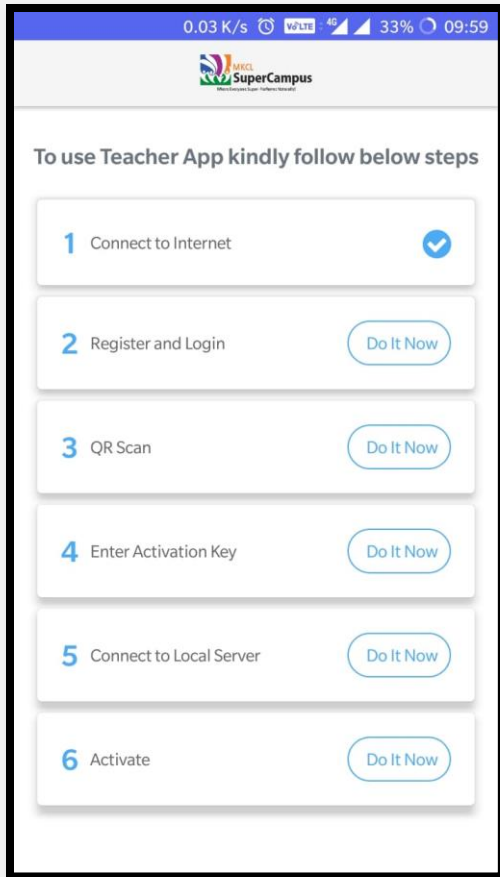

MKCL

SuperCampus

Where Everyone Super- Performs Naturally!

USER MANUAL

Table of Contents

Step 1 – Download MKCL SuperCampus Teacher Mobile App.....	2
Let us know what you think	4

Step 1 – Download MKCL SuperCampus Teacher Mobile App

Note: Currently, this mobile application is available on Google Play Store only.

- 1) Search "MKCL SuperCampus" in google play store and install application,

- 2) Once you open you can perform below steps as shown,